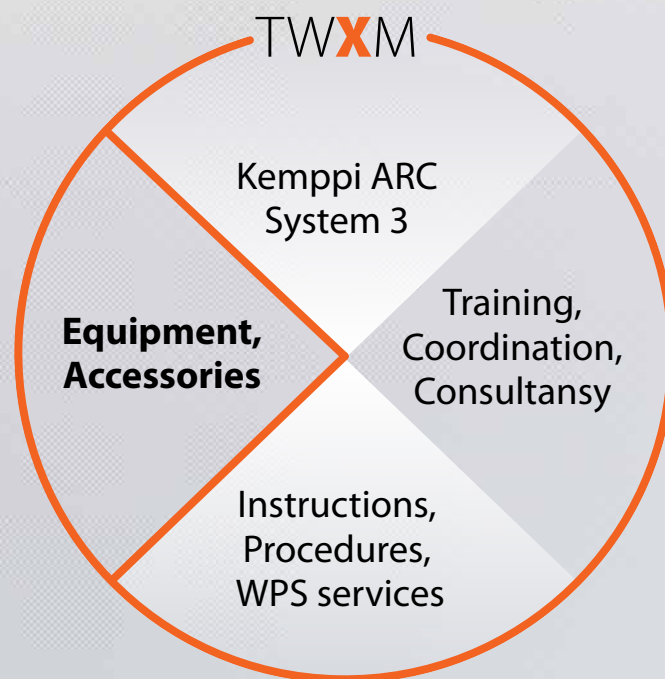

FastMig packages contents

FastMig X	Regular	Pipe	Intelligent
Power source	FastMig X 350, FastMig X 450	FastMig X 350, FastMig X 450	FastMig X 350, FastMig X 450
Wire feeder	WFX 200	WFX 200 P Fe, WFX 200 P Ss	WFX 200 AMC
	WFX 300	WFX 300 P Fe, WFX 300 P Ss	WFX 300 AMC
Cooling unit	Cool X	Cool X	Cool X
Welding process	MMA	MMA	MMA
	MIG/MAG	MIG/MAG	MIG/MAG
	Syn MIG	Syn MIG	Syn MIG
	Pulse MIG	Pulse MIG (not Fe)	Pulse MIG
Software	Double Pulse	Double Pulse (not Fe)	Double Pulse
		WiseFusion	WiseFusion
	WorkPack (21 pcs)	WiseRoot+	WisePenetration
			WiseThin+
			Match Log
		Pipe Steel pack Fe (25 pcs)	Steel Pack (14 pcs)
		Pipe Stainless pack Ss (17 pcs)	Steel Pack for WiseThin+ (14 pcs)
		Aluminium Pack (12 pcs)	
		Aluminium Pack (12 pcs)	
Mobile Control			Arc Mobile Control

FastMig M	Regular	Synergic
Power source	FastMig M 320	FastMig M 320
	FastMig M 420	FastMig M 420
	FastMig M 520	FastMig M 520
	FastMig M 420MV	FastMig M 420MV
Wire feeder	MXF 65	MXF 65 EL
	MXF 67	MXF 67 EL
	MXF 63	MXF 63 EL
Cooling unit	FastCool 10	FastCool 10
Panels	FastMig MR 200	FastMig MS 200
	FastMig MR 300	FastMig MS 300
Optional Software		WiseFusion
		WisePenetration
		WiseRoot
		WiseThin
		MatchLog
		MatchPIN