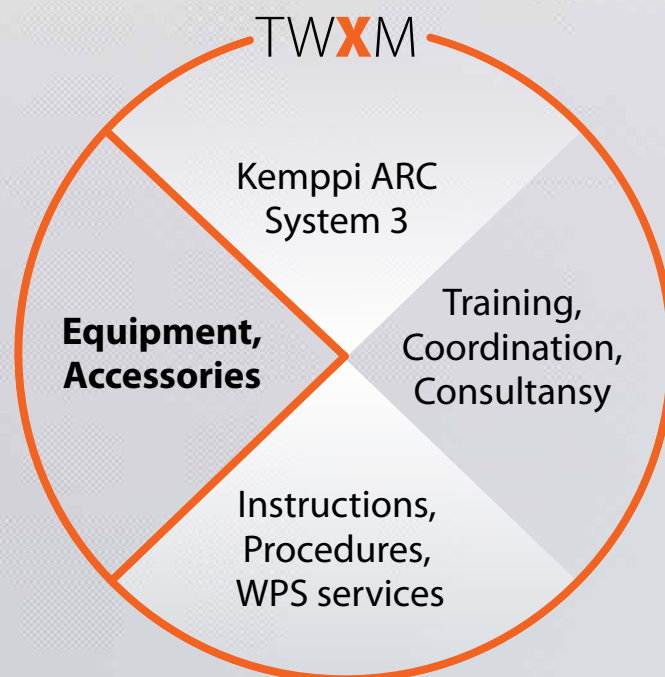

FastMig packages contents

FastMig X	Regular	Pipe	Intelligent
Power source	FastMig X 350, FastMig X 450	FastMig X 350, FastMig X 450	FastMig X 350, FastMig X 450
Wire feeder	WFX 200	WFX 200 P Fe, WFX 200 P Ss	WFX 200 AMC
	WFX 300	WFX 300 P Fe, WFX 300 P Ss	WFX 300 AMC
Cooling unit	Cool X	Cool X	Cool X
Welding process	MMA	MMA	MMA
	MIG/MAG	MIG/MAG	MIG/MAG
	Syn MIG	Syn MIG	Syn MIG
	Pulse MIG	Pulse MIG (not Fe)	Pulse MIG
Software	Double Pulse	Double Pulse (not Fe)	Double Pulse
		WiseFusion	WiseFusion
	WorkPack (21 pcs)	WiseRoot+	WisePenetration
			WiseThin+
			Match Log
		Pipe Steel pack Fe (25 pcs)	Steel Pack (14 pcs)
		Pipe Stainless pack Ss (17 pcs)	Steel Pack for WiseThin+ (14 pcs)
		Aluminium Pack (12 pcs)	
		Aluminium Pack (12 pcs)	
Mobile Control			Arc Mobile Control

FastMig M	Regular	Synergic
Power source	FastMig M 320	FastMig M 320
	FastMig M 420	FastMig M 420
	FastMig M 520	FastMig M 520
	FastMig M 420MV	FastMig M 420MV
Wire feeder	MXF 65	MXF 65 EL
	MXF 67	MXF 67 EL
	MXF 63	MXF 63 EL
Cooling unit	FastCool 10	FastCool 10
Panels	FastMig MR 200	FastMig MS 200
	FastMig MR 300	FastMig MS 300
Optional Software		WiseFusion
		WisePenetration
		WiseRoot
		WiseThin
		MatchLog
		MatchPIN